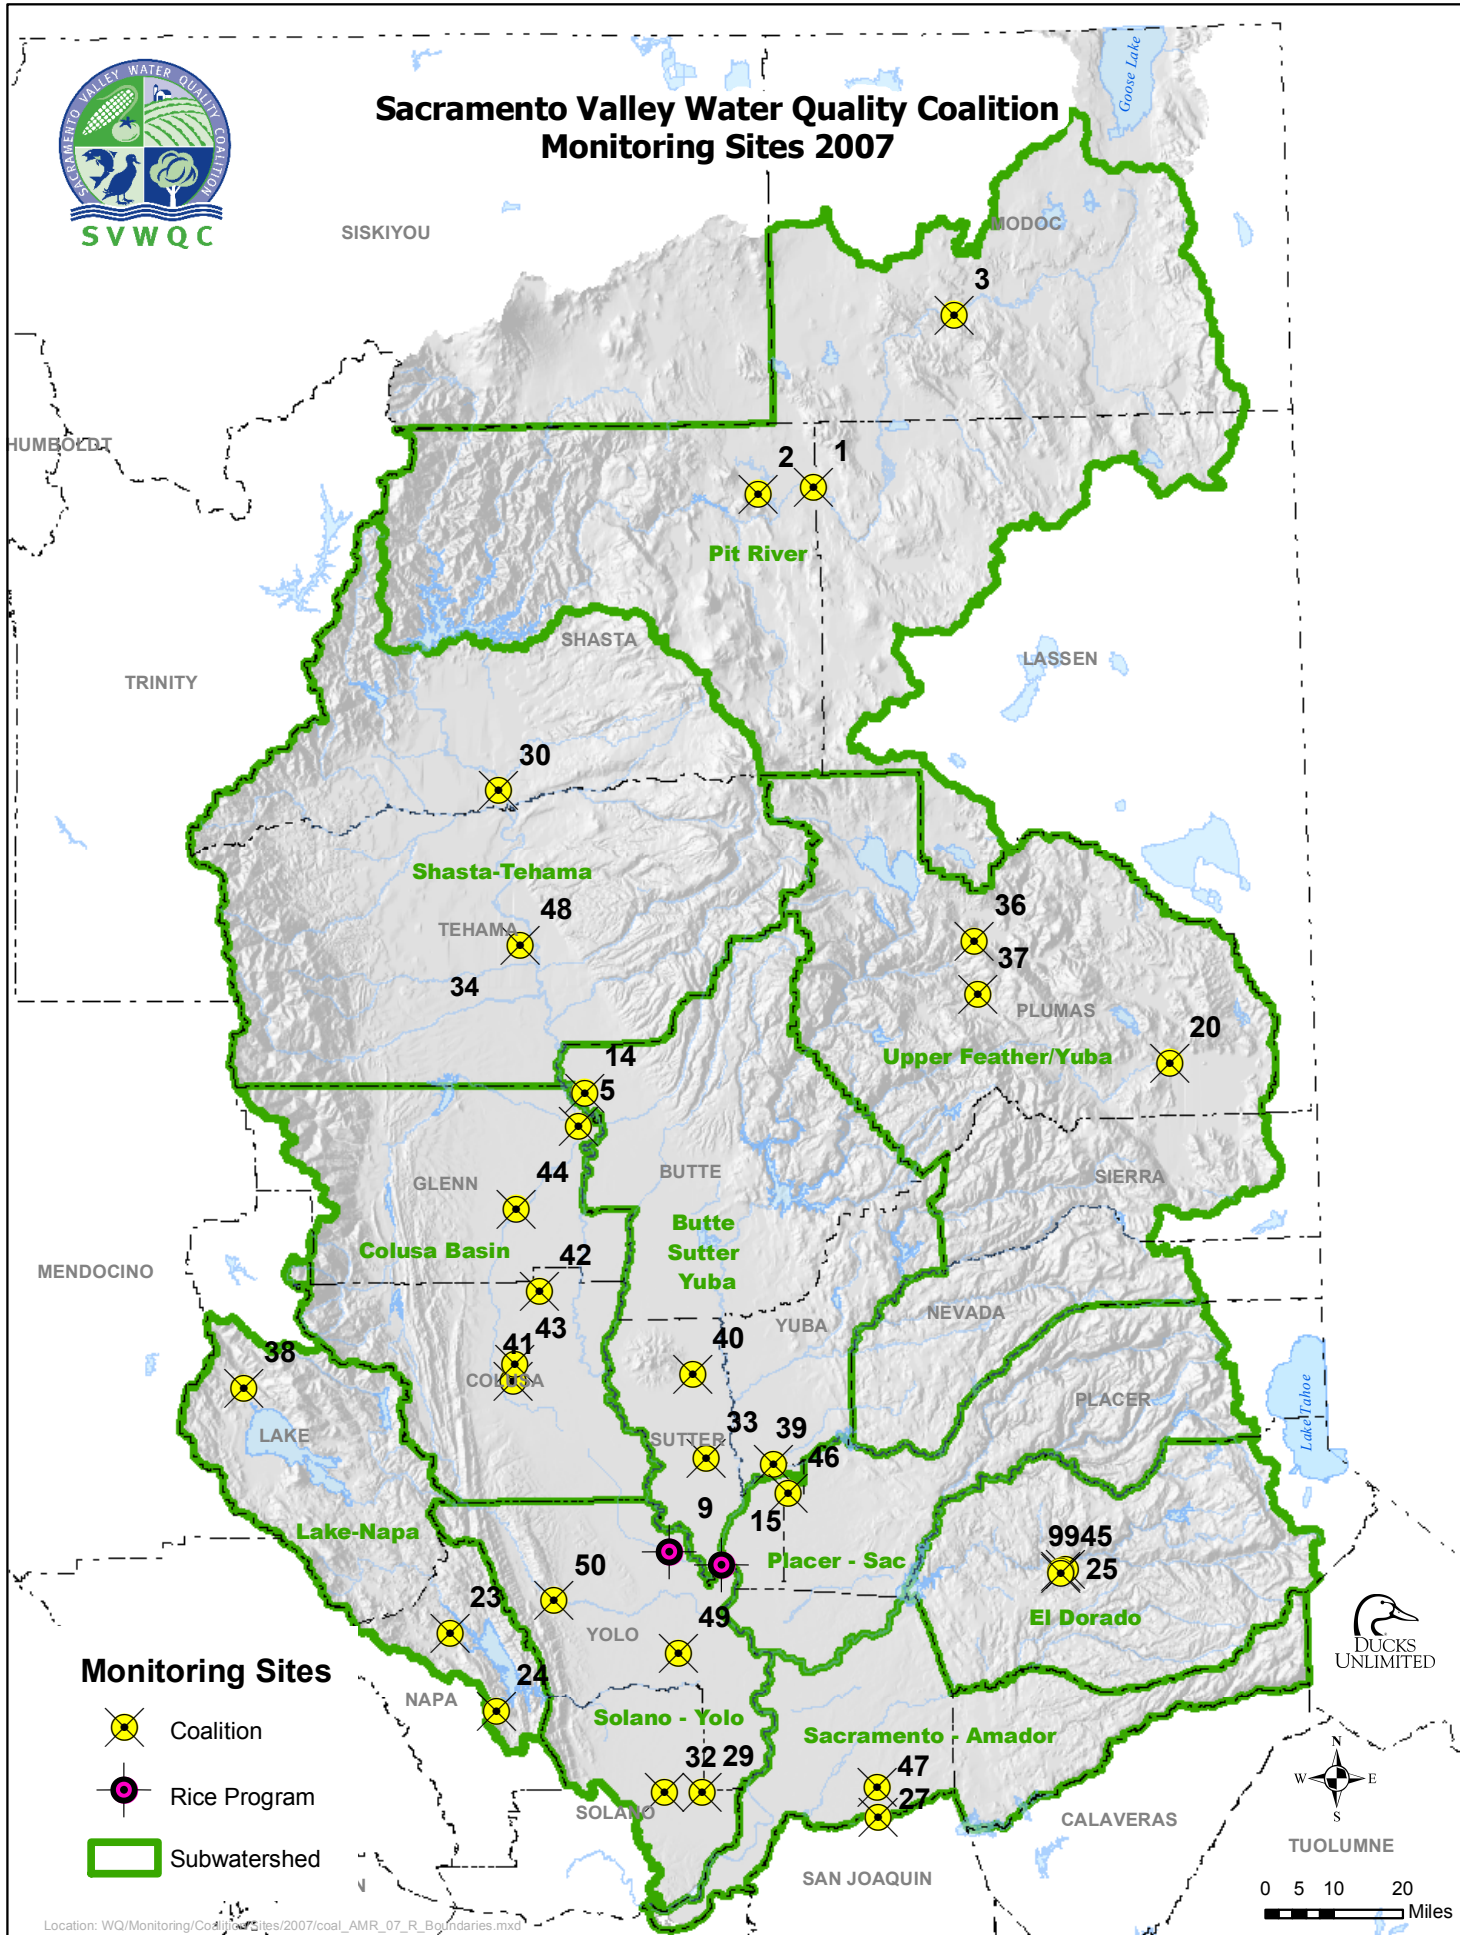

# Sacramento Valley Water Quality Coalition Monitoring Sites 2007

Location: WQ/Monitoring/Coalition/Sites/2007/coal\_AMR\_07\_R\_Boundaries.mxd