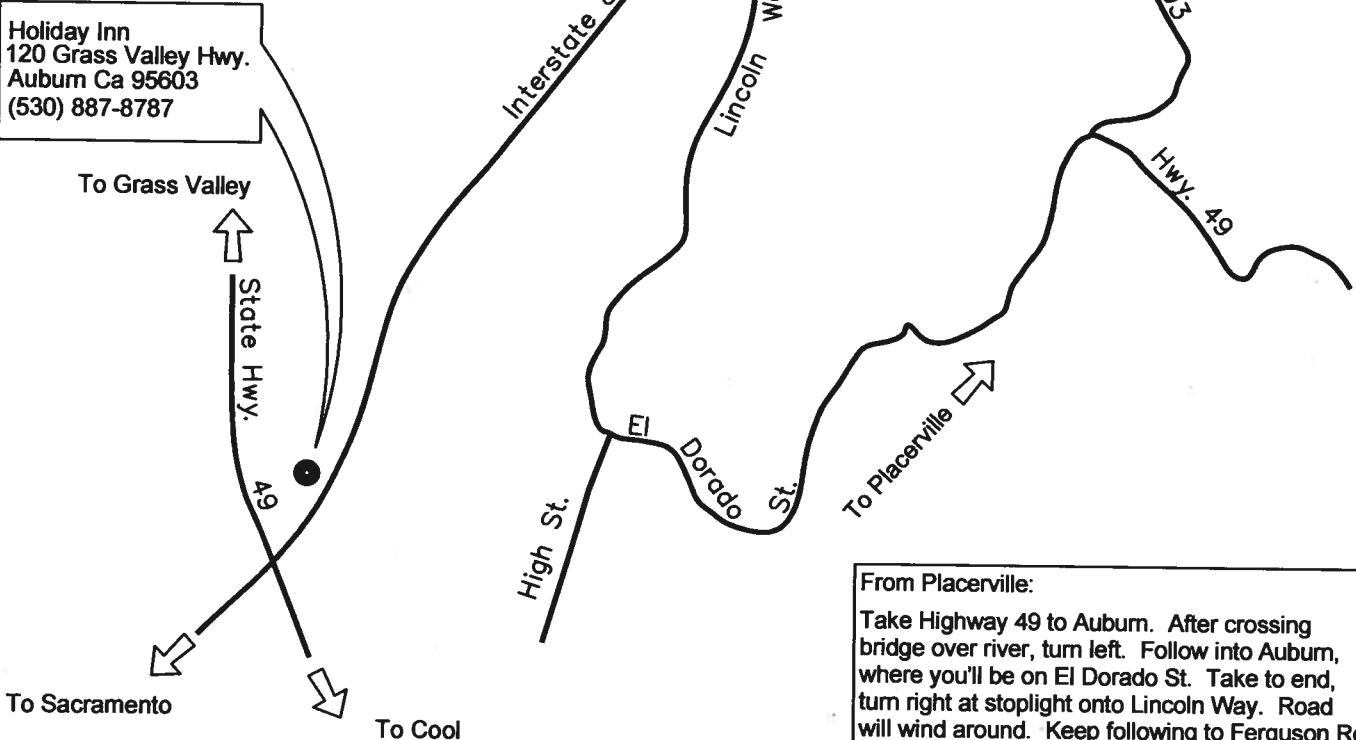

**Placer County Water Agency**  
144 Ferguson Road  
Auburn CA 95603  
(530) 823-4850

**From Sacramento/Reno:**

Take the Auburn Ravine/ Foresthill exit off I-80. If coming from Sacramento, turn right and then right again at Lincoln Way. If coming from Reno, turn left and cross over the freeway, then turn right at Lincoln Way. Turn left after one block onto Ferguson Road, which is between McDonalds and Sierra Grill restaurants. PCWA is located on the right, just past Tierra Way.

**From Placerville:**

Take Highway 49 to Auburn. After crossing bridge over river, turn left. Follow into Auburn, where you'll be on El Dorado St. Take to end, turn right at stoplight onto Lincoln Way. Road will wind around. Keep following to Ferguson Rd., turn right onto Ferguson Rd., which is between McDonalds and Sierra Grill restaurants. PCWA is located on the right, just past Tierra Way.